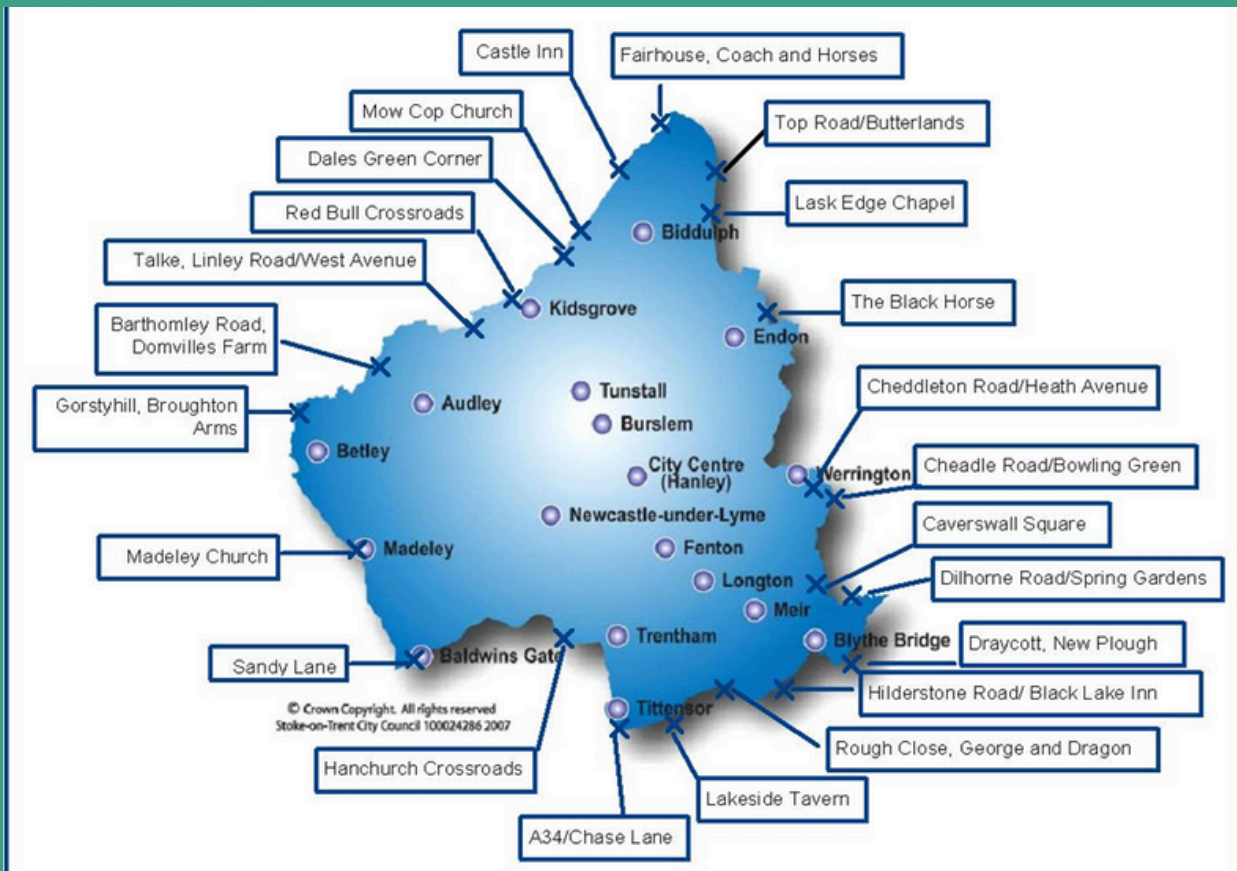

MYTRIP

To purchase a smart ticket (for use on first and D&G buses) please download the mytrip app from your app store

SMART ZONE MAP

Areas the smart ticket will cover:

TRAVELLING BY TRAIN

You can purchase tickets via the Trainline App. if you are aged 16–17 you can apply for the 16–17 saver card where you can save up to 50% off eligible journeys for a whole year!